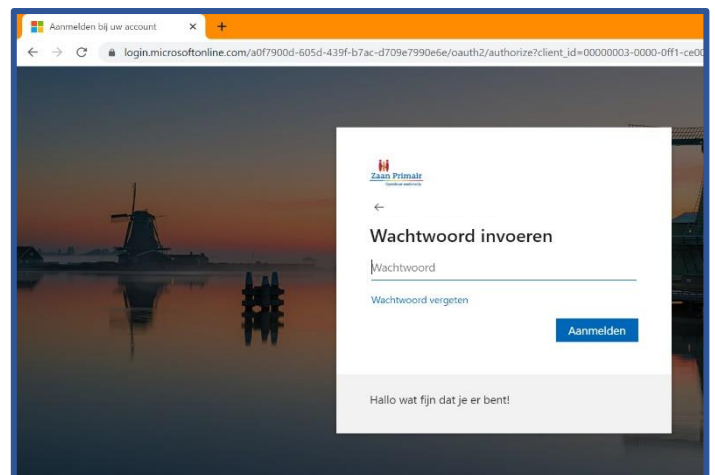

Write down your @zpkids.nl account, if you haven't any @zpkids-account yet, just ask your teacher.

Step one is to write down your e-mail. Example: voornaam.achternaam@zpkids.nl en press

[Volgende](#)

Next, write down your password and press [Aanmelden](#)