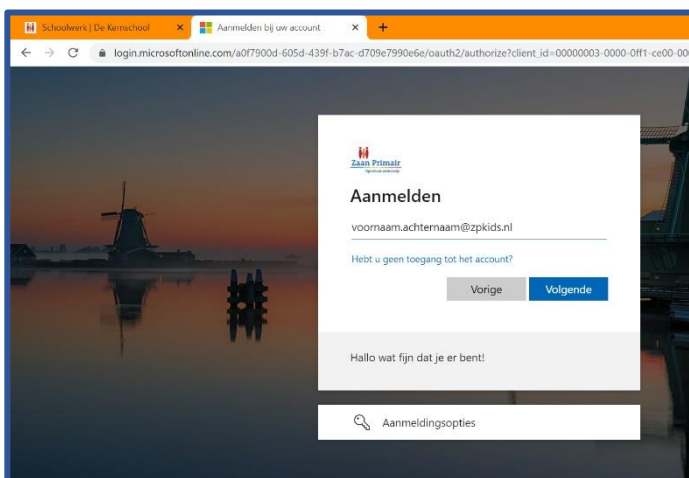

Write down your @zpkids.nl account, if you haven't any @zpkids-account yet, just ask your teacher.

Step one is to write down your e-mail. Example: voornaam.achternaam@zpkids.nl en press

[Volgende](#)

Next, write down your password and press [Aanmelden](#)